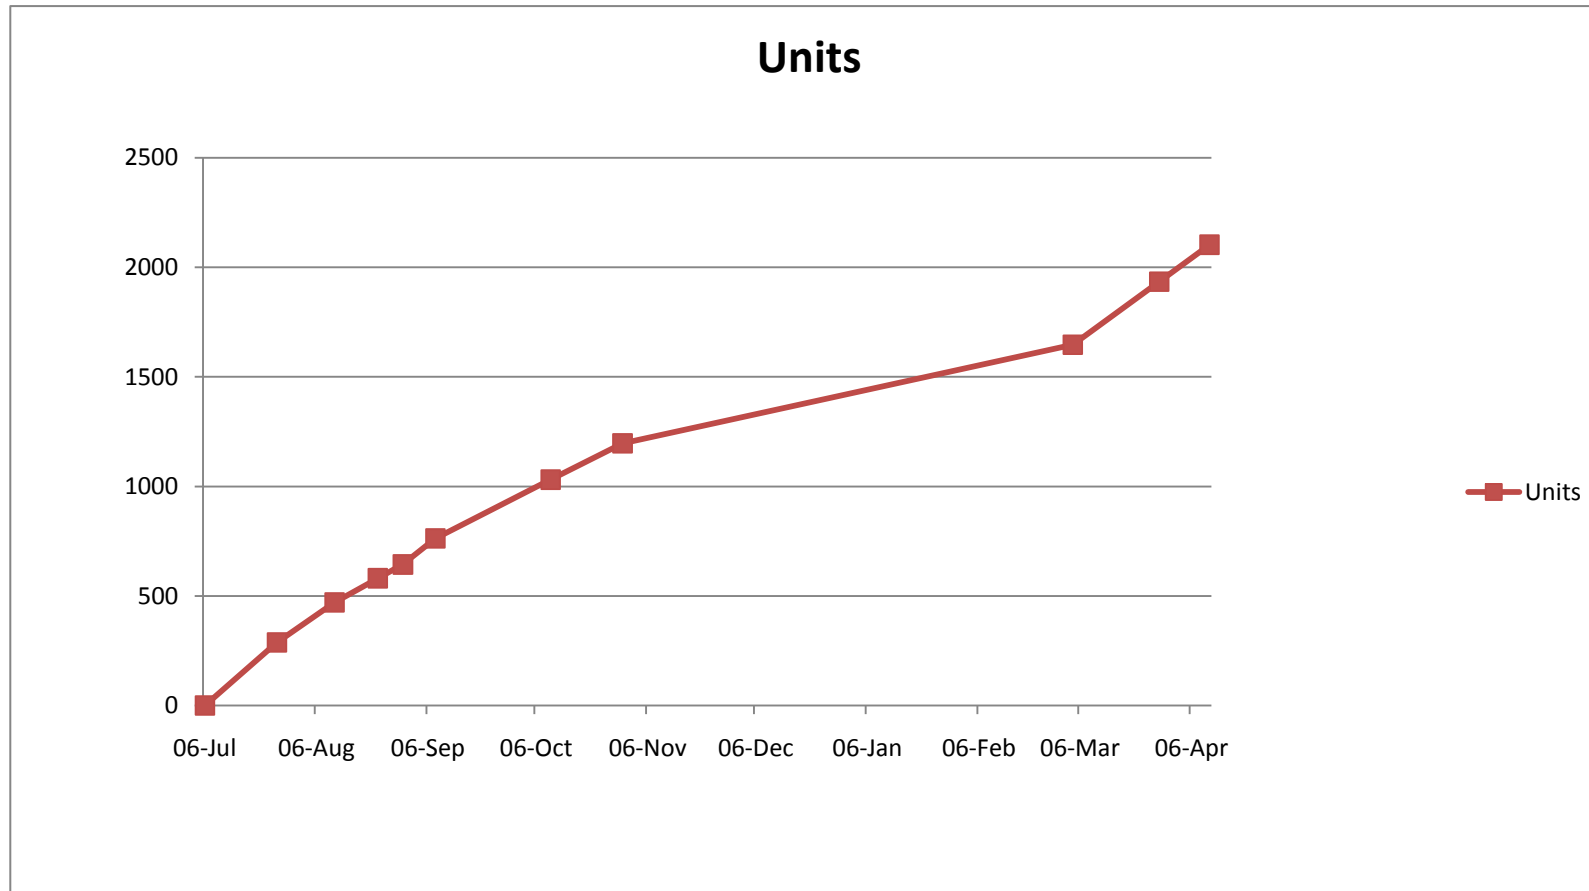

Output from Photo-volcaic Cells installed at Corf Scout Camp

11th April 2011