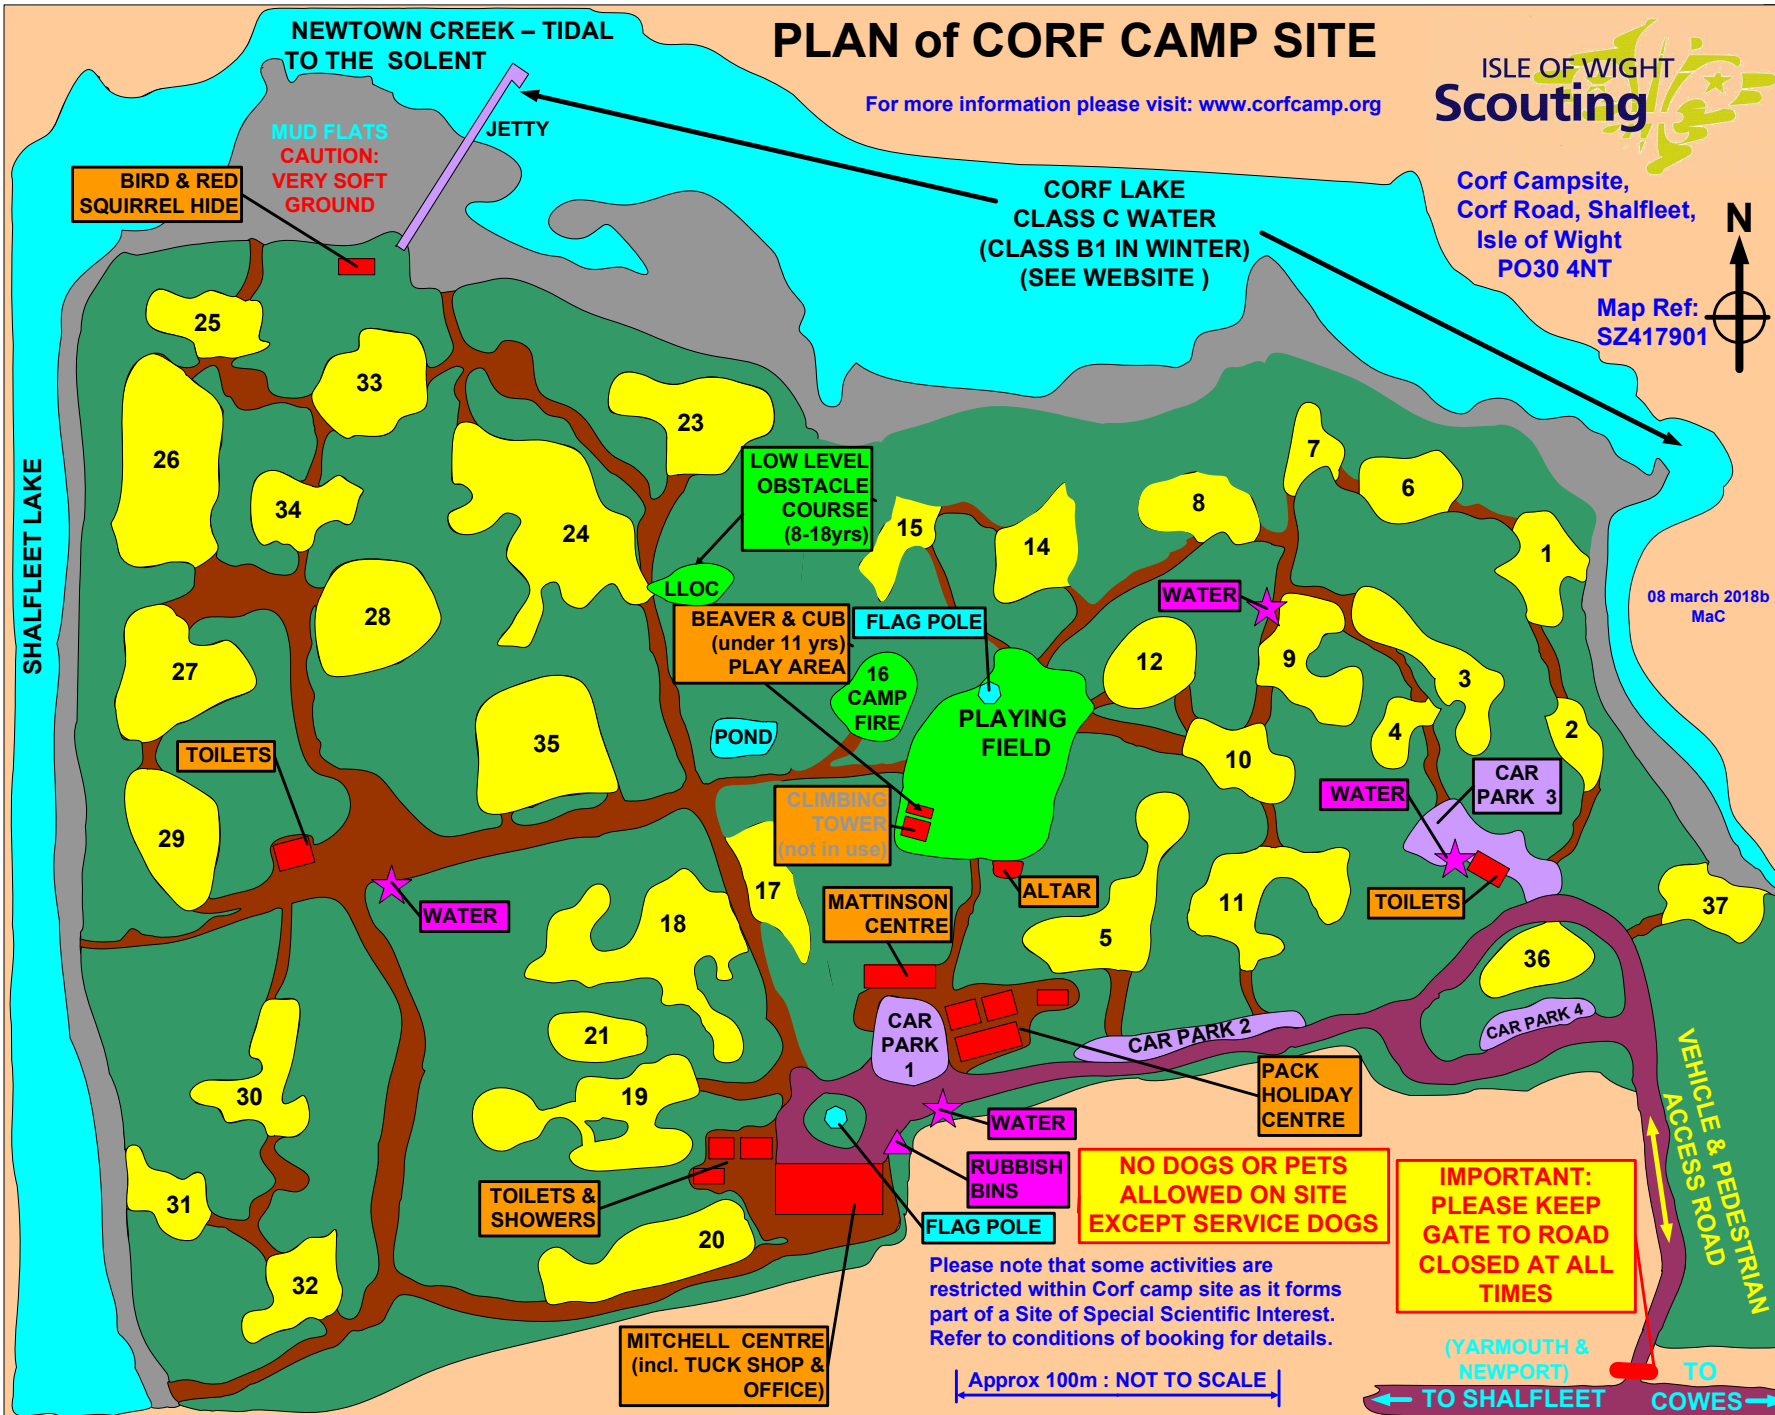

# PLAN of CORF CAMP SITE

For more information please visit: [www.corfcamp.org](http://www.corfcamp.org)

ISLE OF WIGHT  
**Scouting**

Corf Campsite,  
Corf Road, Shalfleet,  
Isle of Wight  
PO30 4NT

Map Ref:  
SZ417901

This Plan of Corf Camp Site shows the location of the camping "sites".

The table below identifies the 1 or 2 "sites" which are normally used by each of the Island Scout Groups

- 1/2 - 1<sup>st</sup> Newport
- 3 - 8<sup>th</sup> Newport
- 4 - 1<sup>st</sup> Bradiing
- 5 - PHC
- 6/7 - 1<sup>st</sup> Gurnard
- 8 - 6<sup>th</sup> Newport
- 9/10 - 1<sup>st</sup> Godshill/Rookley
- 11 - 2<sup>nd</sup> Ryde
- 12 - xxx
- 14/15 - 7<sup>th</sup> Newport
- 16 - Campfire Circle
- 17 - xxx
- 18/21 - 1<sup>st</sup> Northwood
- 19 - 2<sup>nd</sup> Cowes
- 20 - 1<sup>st</sup> Wroxall
- 21/18 - 1<sup>st</sup> Northwood
- 23 - 1<sup>st</sup> East Cowes
- 24 - 1<sup>st</sup> Wootton
- 25 - 1<sup>st</sup> Brighstone
- 26 - 1<sup>st</sup> Ryde/Binstead
- 27 - 1<sup>st</sup> Shanklin
- 28 - 1<sup>st</sup> Yarmouth
- 30 - 1<sup>st</sup> Sandown/1<sup>st</sup> Lake
- 32 - 3<sup>rd</sup> Ventnor
- 33 - 1<sup>st</sup> Bembridge
- 34 - 1<sup>st</sup> Freshwater/Tot'd
- 35 - 1<sup>st</sup> Newchurch
- 36 - 5<sup>th</sup> Ryde
- 37 - Archery & Tomahawk

Shooting Range  
in Mitchell Centre

08 march 2018b  
MaC

Please note that some activities are restricted within Corf camp site as it forms part of a Site of Special Scientific Interest. Refer to conditions of booking for details.

**NO DOGS OR PETS ALLOWED ON SITE EXCEPT SERVICE DOGS**

**IMPORTANT: PLEASE KEEP GATE TO ROAD CLOSED AT ALL TIMES**